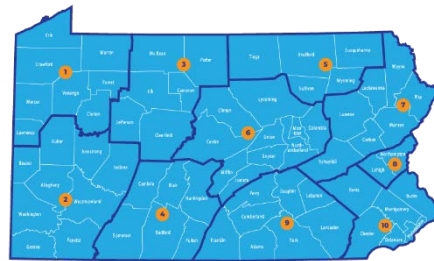

Table 1: Caption for Career Ready Pennsylvania Liaisons

PDE CAREER READINESS STATE TRAINING SUPPORT TEAM

CAREER READY REGIONS	LIAISON	COUNTIES
Career Ready Region 1	IU5 – NICK PAOLINI Nick_Paolini@iu5.org	Clarion, Crawford, Erie, Forest, Lawrence, Mercer, Venango, Warren
Career Ready Region 2	IU27 – LORI CEREMUGA lbc@BVIU.org	Allegheny, Armstrong, Beaver, Butler, Fayette, Greene, Indiana, Washington, Westmoreland
Career Ready Region 3	IU6 – MATT LAVERDE mlaverde@riu6.org	Cameron, Clearfield, Elk, Jefferson, McKean, Potter
Career Ready Region 4	IU11 – TIM MILLER tmiller@tiu11.org	Bedford, Blair, Cambria, Fulton, Huntingdon, Somerset
Career Ready Region 5	IU17 – BROOKE BEITER bbeiter@iu17.org	Tioga, Bradford, Susquehanna, Sullivan, Wyoming
Career Ready Region 6	IU16 – CHRIS HERMAN cherman@csiu.org	Centre, Clinton, Columbia, Juniata, Mifflin, Montour, Lycoming, Northumberland, Snyder, Union
Career Ready Region 7	IU18 – TY YOST tyost@liu18.org	Carbon, Lackawanna, Luzerne, Monroe, Pike, Schuylkill, Wayne
Career Ready Region 8	IU21 – KATHY SCHICK schickk@cliu.org	Lehigh, Northampton
Career Ready Region 9	IU13 – KELLY GALBRAITH kelly_galbraith@iu13.org	Adams, Cumberland, Dauphin, Franklin, Lancaster, Lebanon, Perry, York
Career Ready Region 10	IU14 – STACY DUNLEAVY stadun@Berksiu.org	Berks, Bucks, Chester, Delaware, Montgomery, Philadelphia