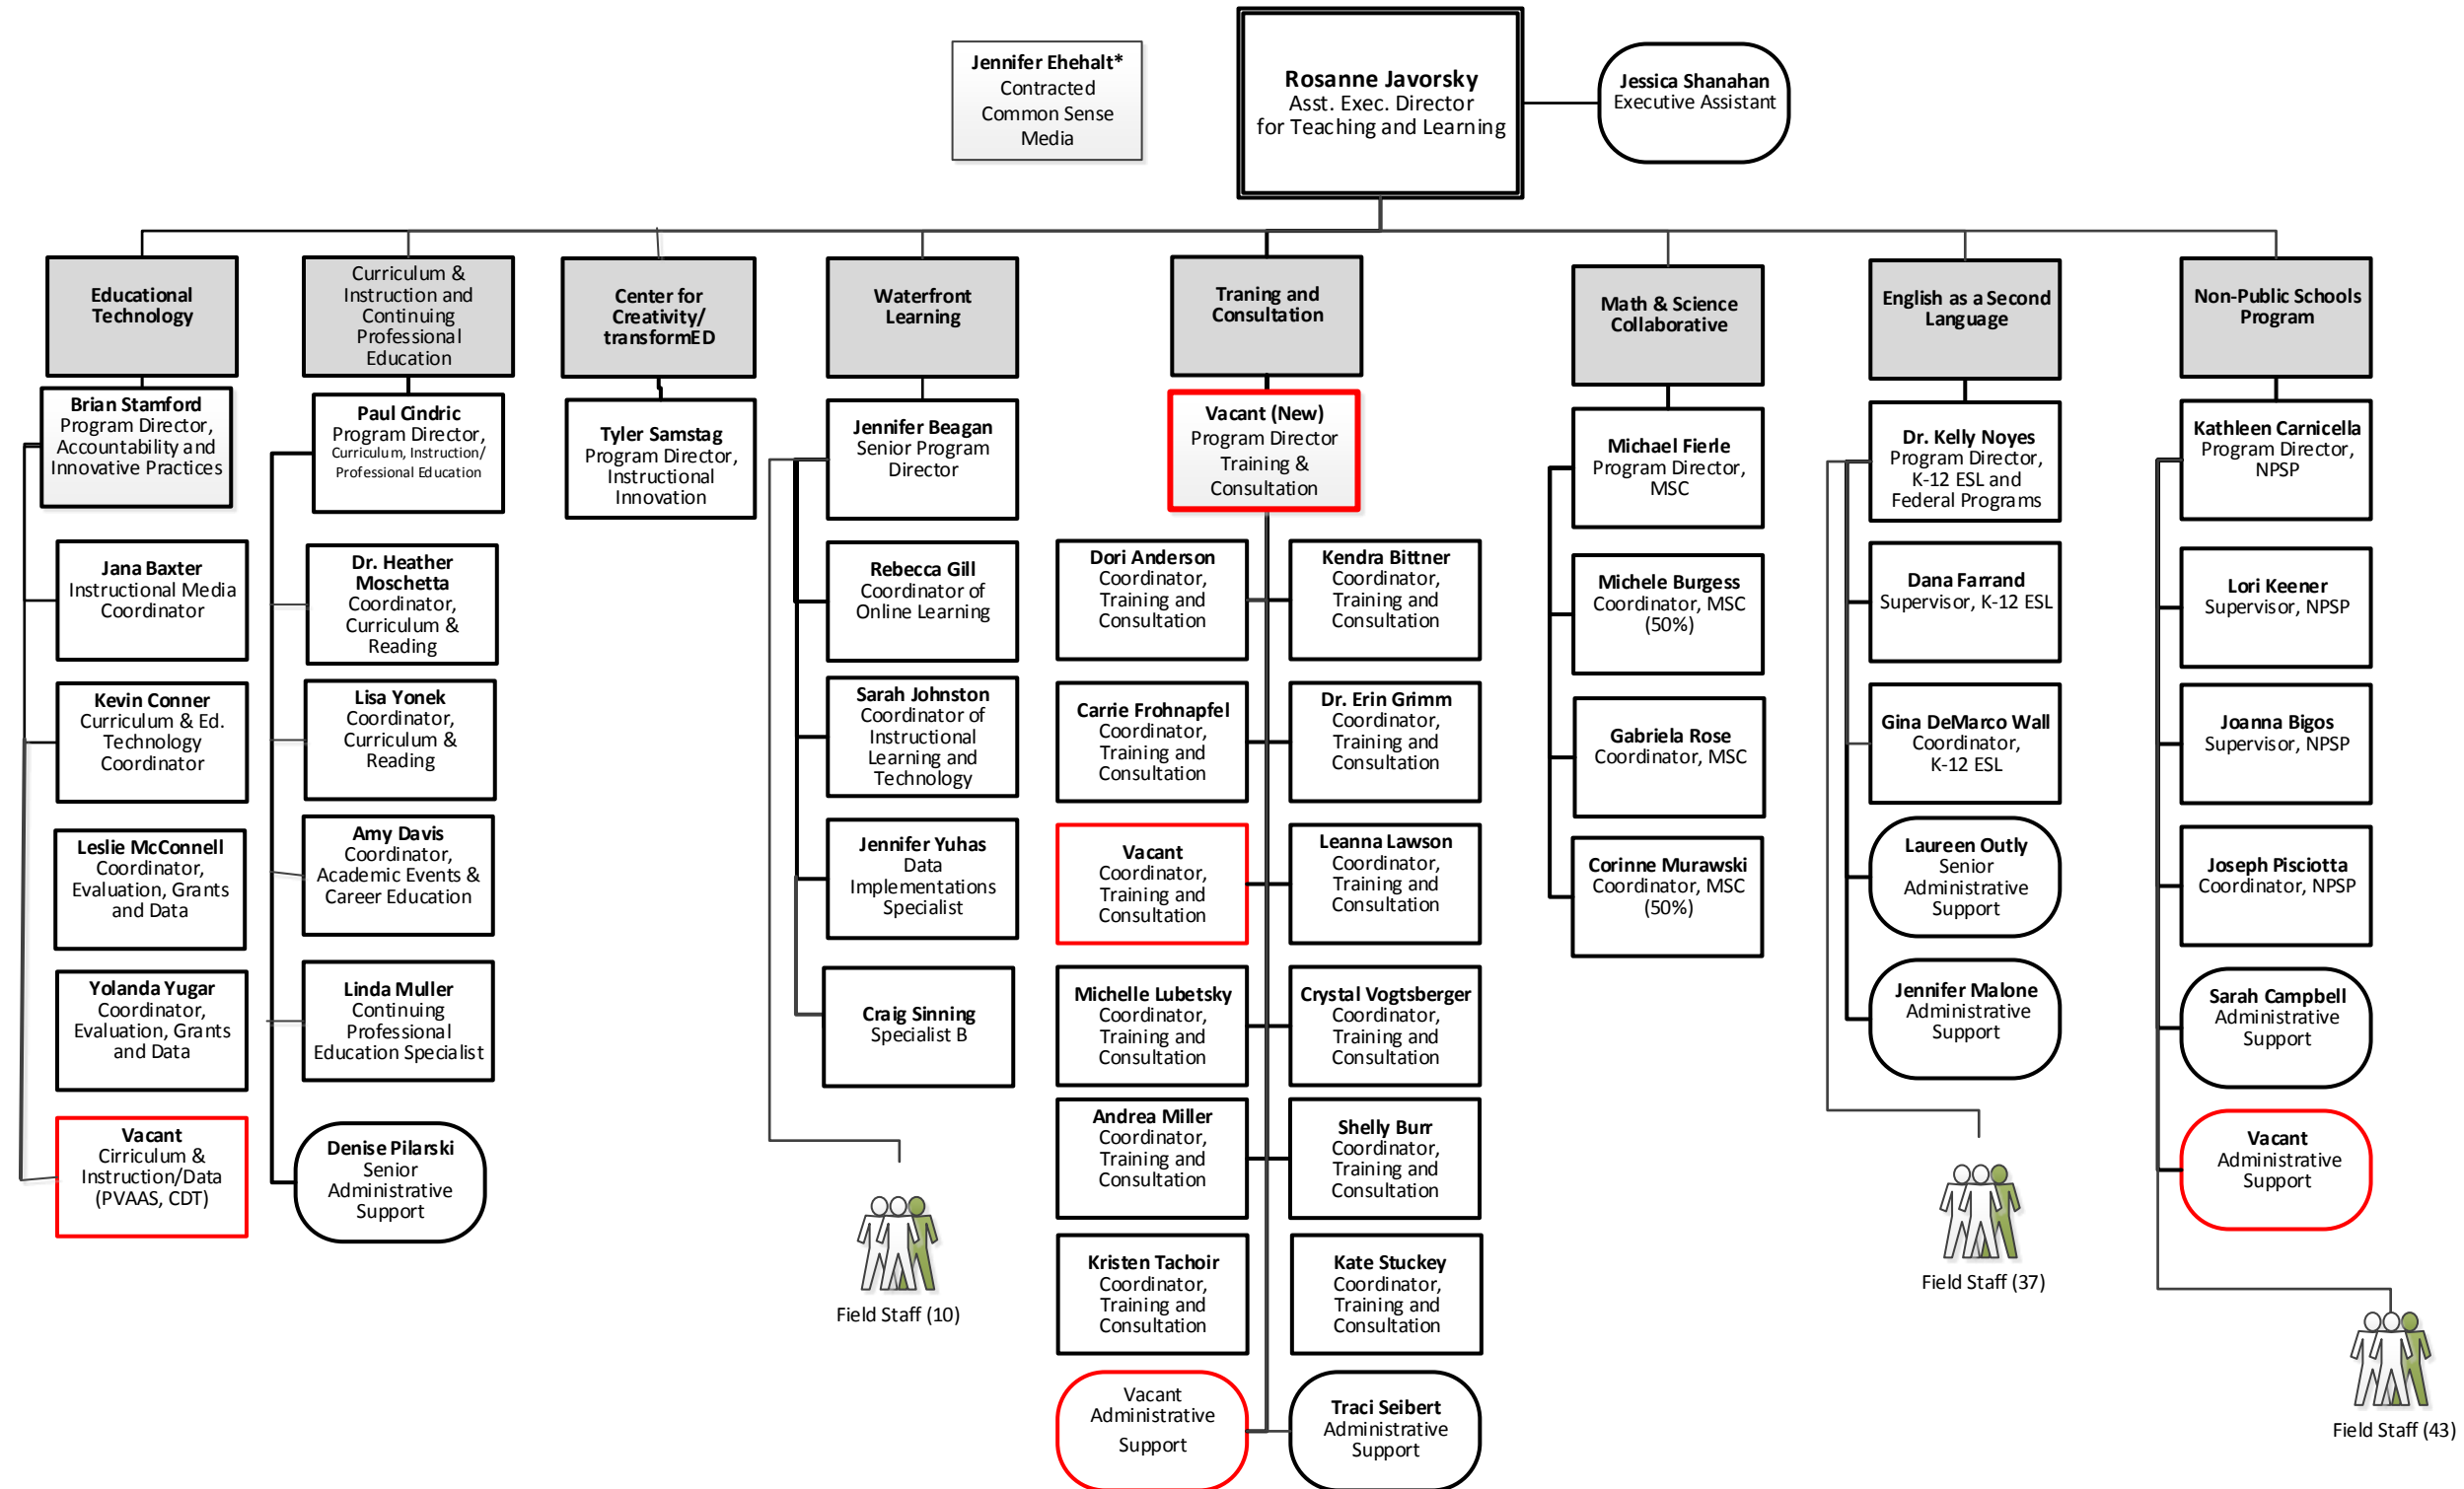

Finance and Business Operations Organization Chart

Executive Leadership Team, Administration and Support Staff

Human Resources and Labor Relations Organization Chart

Executive Leadership Team, Administration and Support Staff

* position is currently filled with a contracted employee

As of 5/1/2018

Information Technology Organization Chart

Executive Leadership Team, Administration and Support Staff

* position is currently filled with a contracted employee

Special Education and Pupil Services Organization Chart

Executive Leadership Team, Administration and Support Staff

Teaching and Learning Organization Chart

Executive Leadership Team, Administration and Support Staff

* position is currently filled with a contracted employee