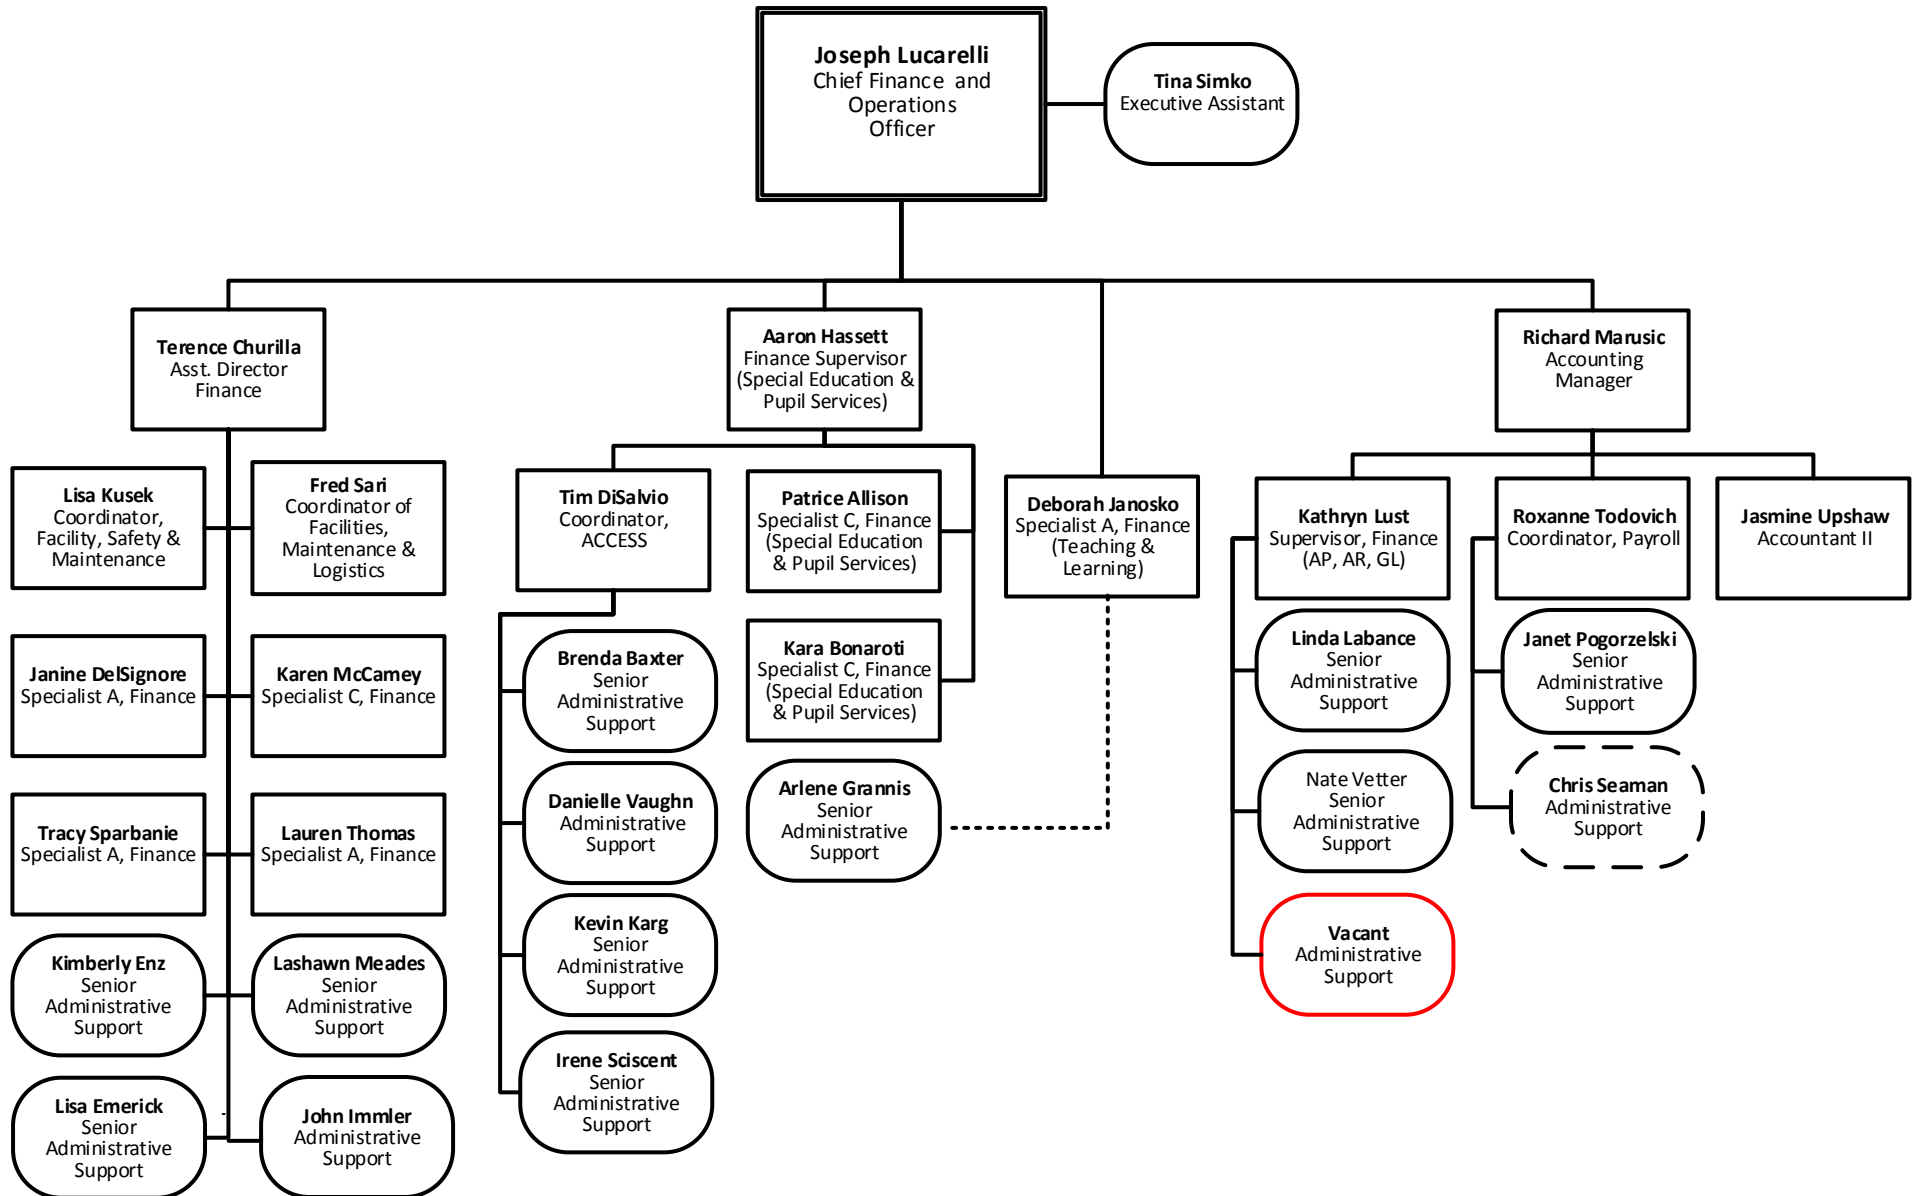

Allegheny Intermediate Unit Organization Chart

Executive Leadership Team

Administration Organization Chart

Executive Leadership Team, Administration and Support Staff

* position is currently filled with a contracted employee

Finance and Business Operations Organization Chart

Executive Leadership Team, Administration and Support Staff

Human Resources and Labor Relations Organization Chart

Executive Leadership Team, Administration and Support Staff

* position is currently filled with a contracted employee

As of 5/1/2018

Information Technology Organization Chart

Executive Leadership Team, Administration and Support Staff

* position is currently filled with a contracted employee

* position is currently filled with a contracted employee