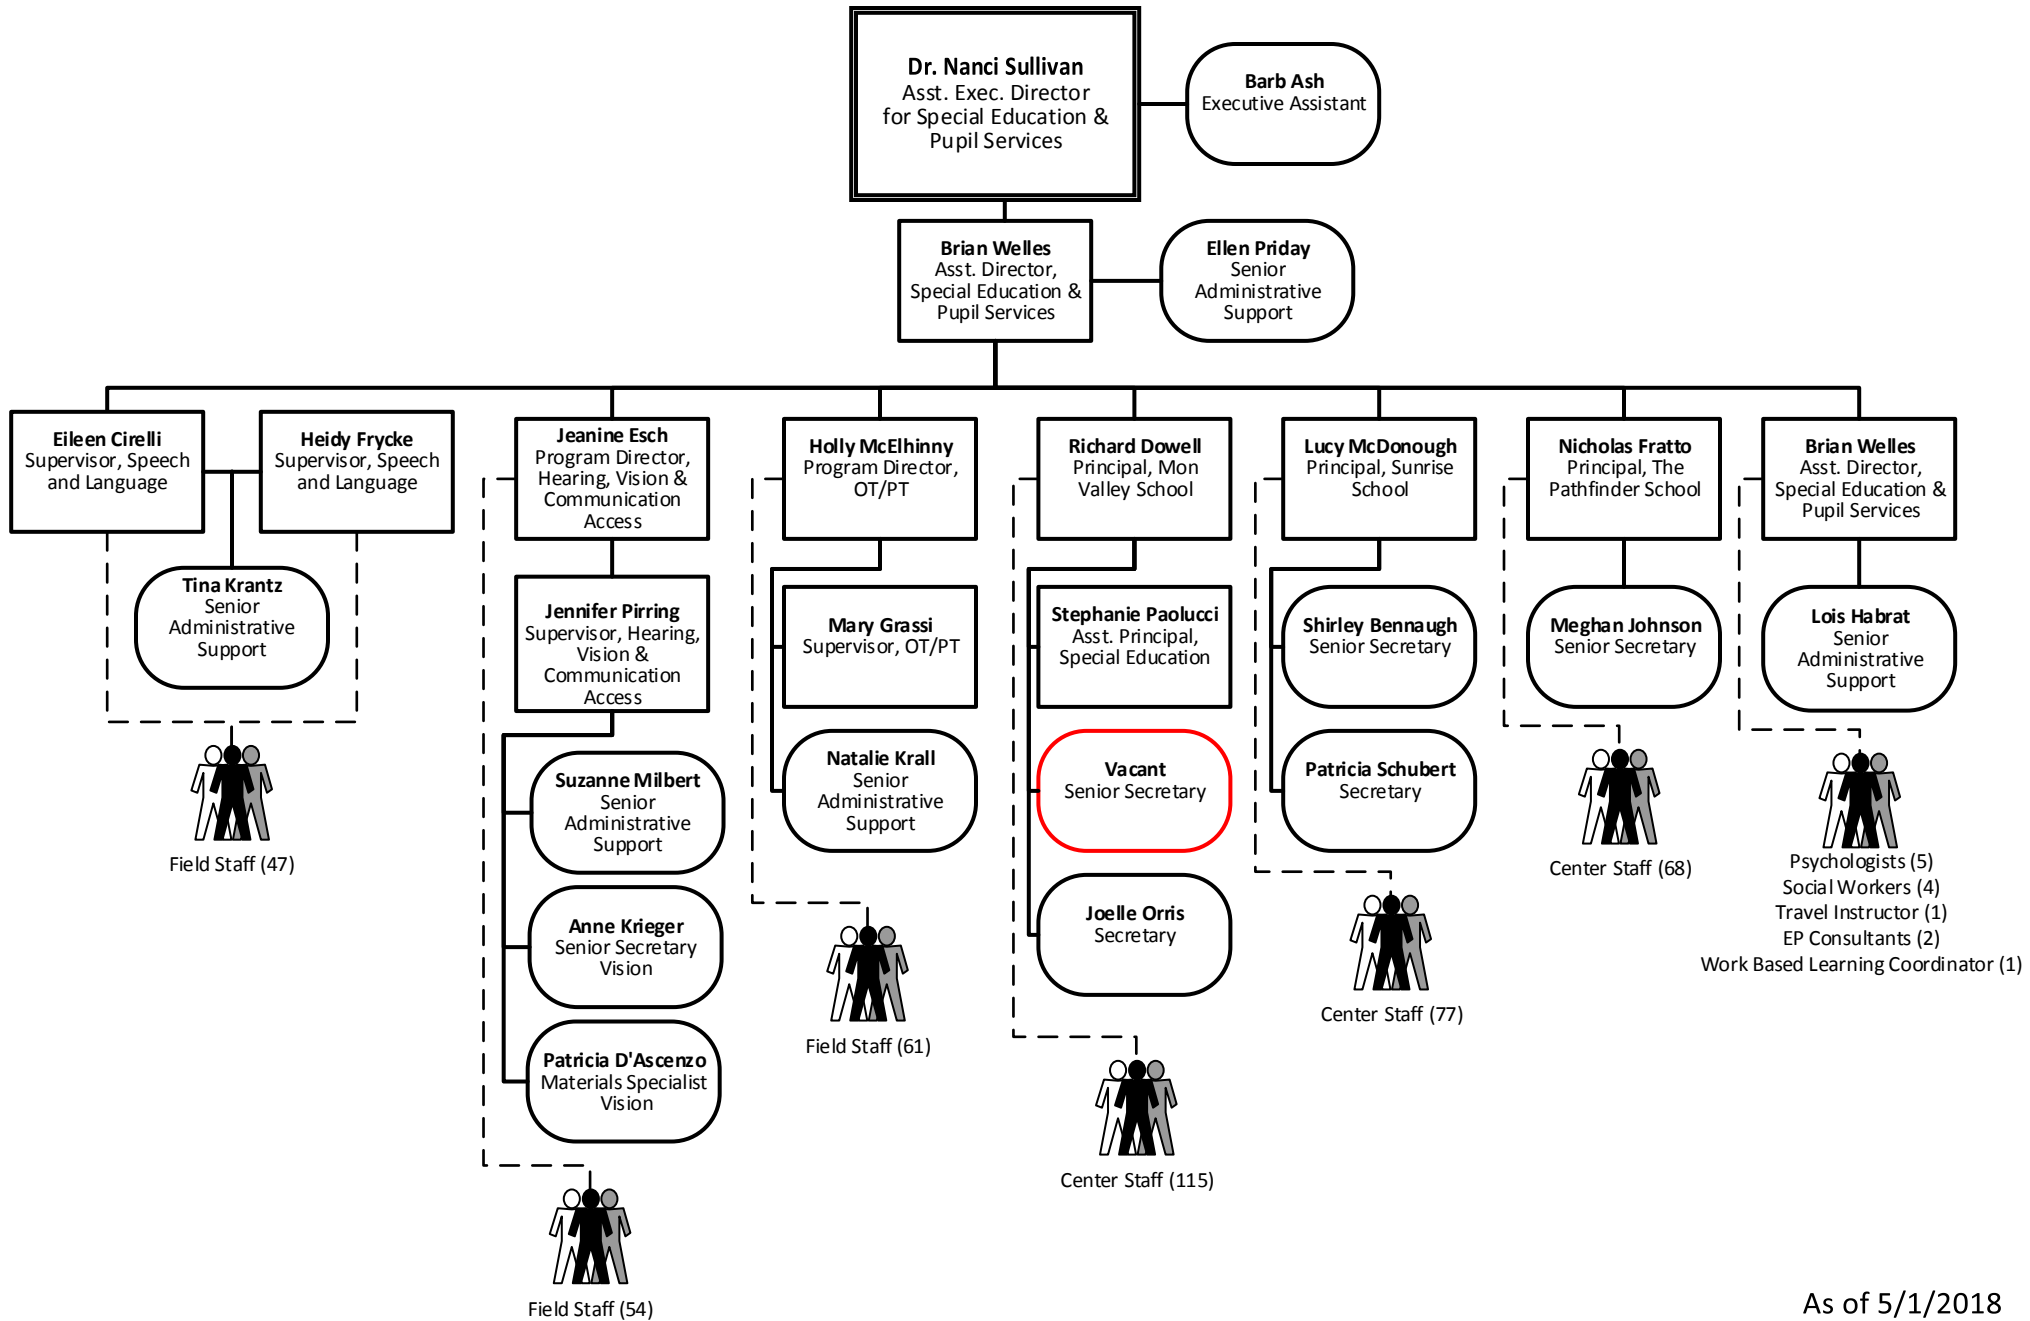

Special Education and Pupil Services Organization Chart

Executive Leadership Team, Administration and Support Staff